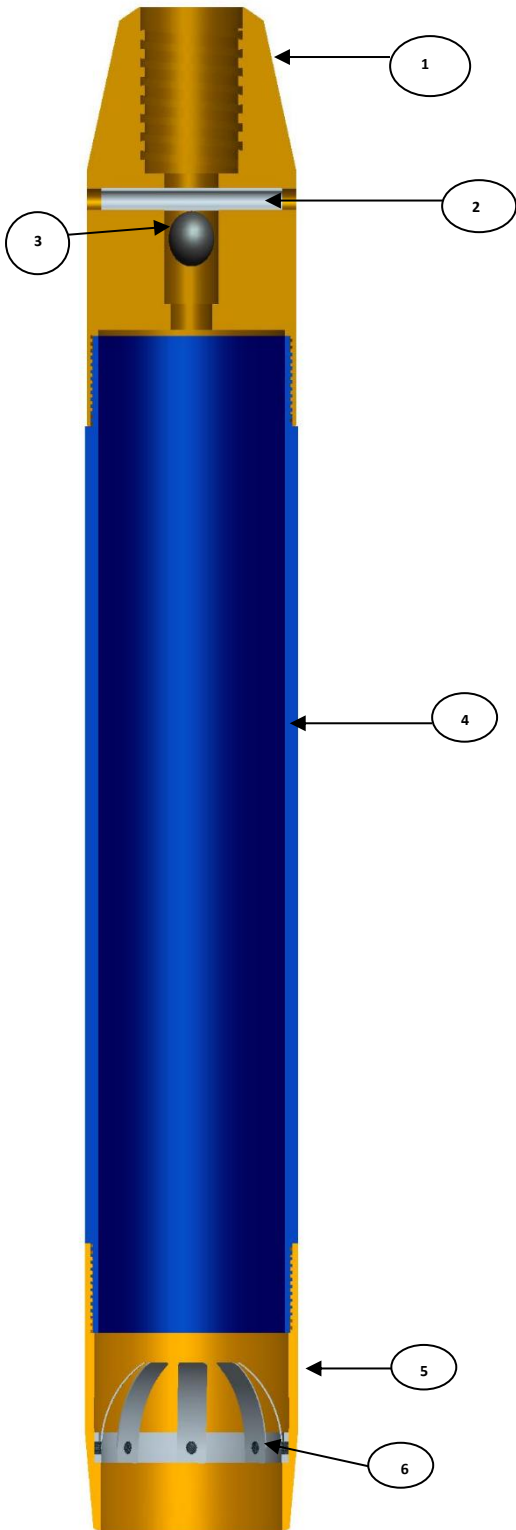

**U76 SAMPLER**

	ITEM DESCRIPTION	PART NUMBERS
1	U76 HEAD	79-00-001
2	U76 SPRING DOWEL	79-00-002
3	STEEL BALL 22mm	79-00-003
4	18" SAMPLER TUBE	79-00-004
4	24" SAMPLER TUBE	79-00-005
5	U76 SAMPLER SHOE	79-00-006
6	U76 BASKET CORE CATCHER	79-00-007